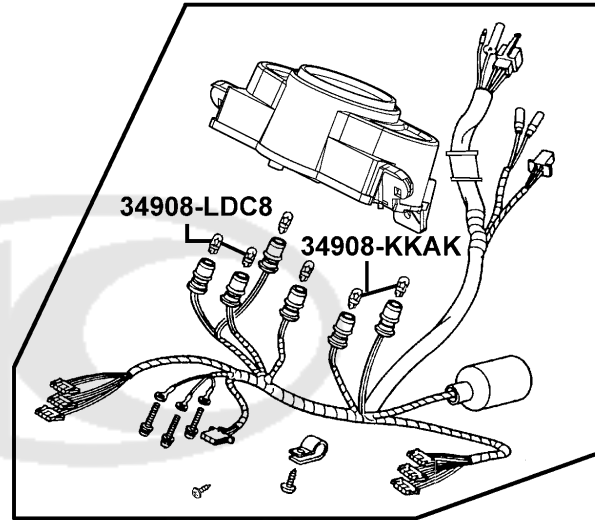

34908-LDC8

34908-KKAK

37200

KYMCŌ