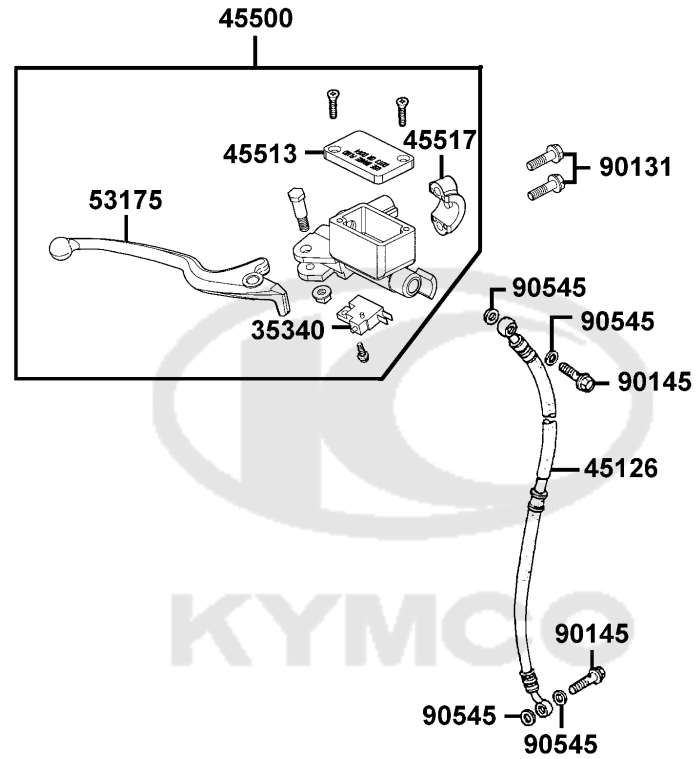

Sales mark	Ref no	Part no	Description	Reg description	Regd no	F02
	34908-KKAK	34908-KKAK-C00	BULB WEDGE BASE T6.5	BULB WEDGE BASE T6.5	1	
	34908-LDC8	34908-LDC8-E10	BULB WEDGE BASE	BULB WEDGE BASE	2	
	37200	37200-ALH7-E70	METER ASSY SPEED	METER ASSY SPEED	1	
	38300	38300-KECE-W10	RELAY ASS'Y WINKER	RELAY ASS'Y WINKER	1	
	44830	44830-LDC8-E10	CABLE COMP SPDMT	CABLE COMP SPDMT	1	
	93700	93700-05018-0H	SCREW OVAL 5*18 ?	SCREW OVAL 5*18 ?	1	
	93903	93903-25220	SCREW TAPPING 5*16(K)	SCREW TAPPING 5*16(K)	6	
						

Sales mark	Ref no	Part no	Description	Reg description	Regd no	F03
	90304	90304-GHE8-C00	NUT U 10MM(C)	NUT U 10MM(C)	1	
	93891	93891-05035-07	SCREW WASHER 5*35 (K)	SCREW WASHER 5*35 (K)	1	
	93903-34380	93903-34380	SCREW TAPPING 4*12 (K)	SCREW TAPPING 4*12 (K)	4	
	93903-35380	93903-35380	SCREW TAPPING 5*16 (K)	SCREW TAPPING 5*16 (K)	2	
						