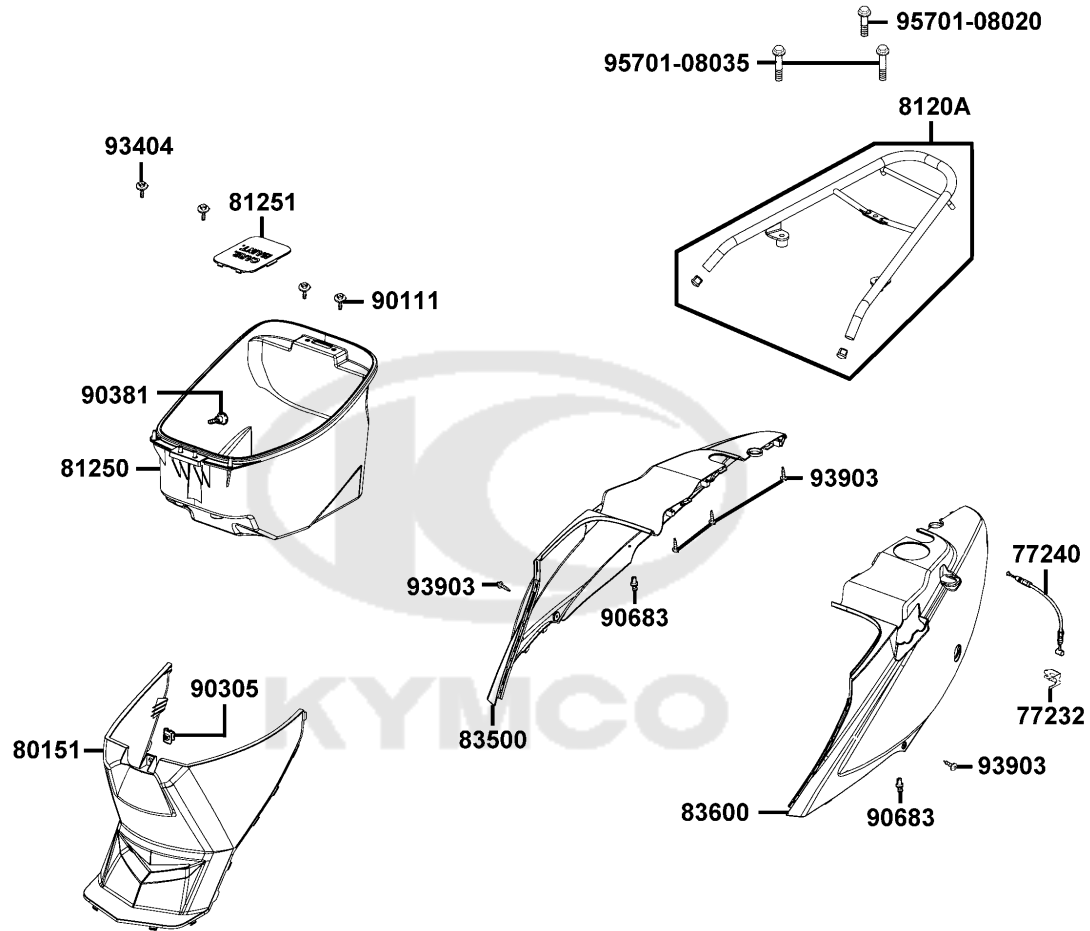

93903

50326

3150

98200

PANEL FLOOR

Sales mark	Ref no	Part no	Description	Reg description	Regd no	F11
	31500	31500-GFY6-C00	BATTERY YTX7A-BS	BATTERY YTX7A-BS	1	
**	50326	50326-LCB9-C10	COVER BATTERY	COVER BATTERY	1	
	93903	93903-35380	SCREW TAPPING 5*16 (K)	SCREW TAPPING 5*16 (K)	1	
	98200	98200-10700	FUSE A7	FUSE A7	1	