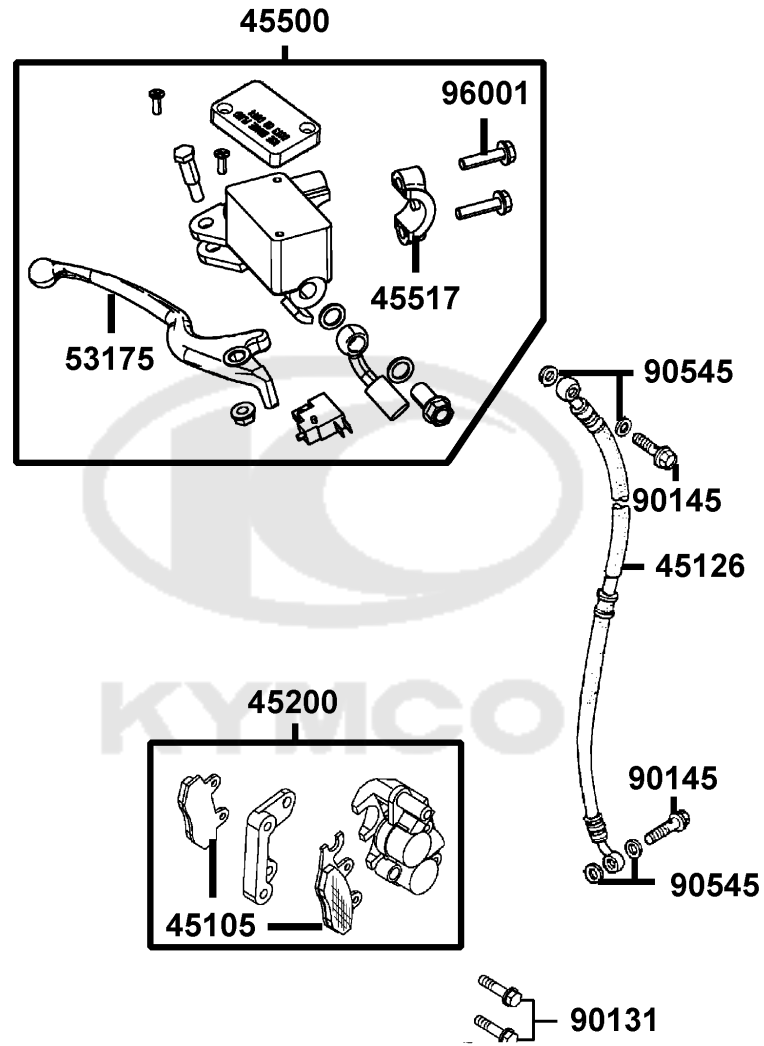

Sales mark	Ref no	Part no	Description	Reg description	Regd no	E03
	12100	12100-GFY6-C00	CYLINDER COMP	CYLINDER COMP	1	
	12191	12191-GFY6-C10	GASKET CYLINDER @A	GASKET CYLINDER @A	1	
	13000	13000-KUDU-C00	CRANK SHAFT COMP	CRANK SHAFT COMP	1	
	13011	13011-GFY6-C00	RING ASSY PISTON	RING ASSY PISTON	1	
	13101	13101-KUDU-C00	PISTON	PISTON	1	
	13111	13111-3D84-C00	"PIN,PISTON"	"PIN,PISTON"	1	
	14401	14401-KUDU-C00	CHAIN CAM	CHAIN CAM	1	
	14510	14510-KUDU-W10	TENSIONER CAM CHAIN	TENSIONER CAM CHAIN	1	
	14520	14520-GFY6-C00	LIFTER ASSY. TENSIONER	LIFTER ASSY. TENSIONER	1	
	14523	14523-GFY6-C10	GASKET TENSIONER LIFTER@A	GASKET TENSIONER LIFTER@A	1	
	1453A	1453A-GFY6-W10	PIVOT CAM CHAIN SET	PIVOT CAM CHAIN SET	1	
	14610	14610-KUDU-C10	GUIDE COMP CAM CHAIN	GUIDE COMP CAM CHAIN	1	
	90001	90001-GBHB-C00	BOLT	BOLT	2	
	90005	90005-KAW1-901	SCREW PAN 6*6	SCREW PAN 6*6	1	
	90701	90701-HFB6-C00	KEY WOODRUFF 25X14X4	KEY WOODRUFF 25X14X4	1	
	91306	91306-1E05-C00	CUSHION RUBBER A	CUSHION RUBBER A	1	
	94301	94301-10160	DOWEL PIN 10*16	DOWEL PIN 10*16	2	
	94601	94601-15000	CLIP PISTON PIN 15MM	CLIP PISTON PIN 15MM	2	

Sales mark	Ref no	Part no	Description	Reg description	Regd no	F02
	37200	37200-ALK6-E10	METER ASSY. SPEED	METER ASSY. SPEED	1	
	38300	38300-KECE-W10	RELAY ASS'Y WINKER	RELAY ASS'Y WINKER	1	
	44830	44830-LDC8-E10	CABLE COMP SPDMT	CABLE COMP SPDMT	1	
	93700	93700-05018-0H	SCREW OVAL 5*18 ?	SCREW OVAL 5*18 ?	1	
	93903	93903-25220	SCREW TAPPING 5*16(K)	SCREW TAPPING 5*16(K)	4	
						

Sales mark	Ref no	Part no	Description	Reg description	Regd no	F03
	93891	93891-05035-07	SCREW WASHER 5*35 (K)	SCREW WASHER 5*35 (K)	1	
	93903-34380	93903-34380	SCREW TAPPING 4*12 (K)	SCREW TAPPING 4*12 (K)	4	
	93903-35380	93903-35380	SCREW TAPPING 5*16 (K)	SCREW TAPPING 5*16 (K)	2	
						