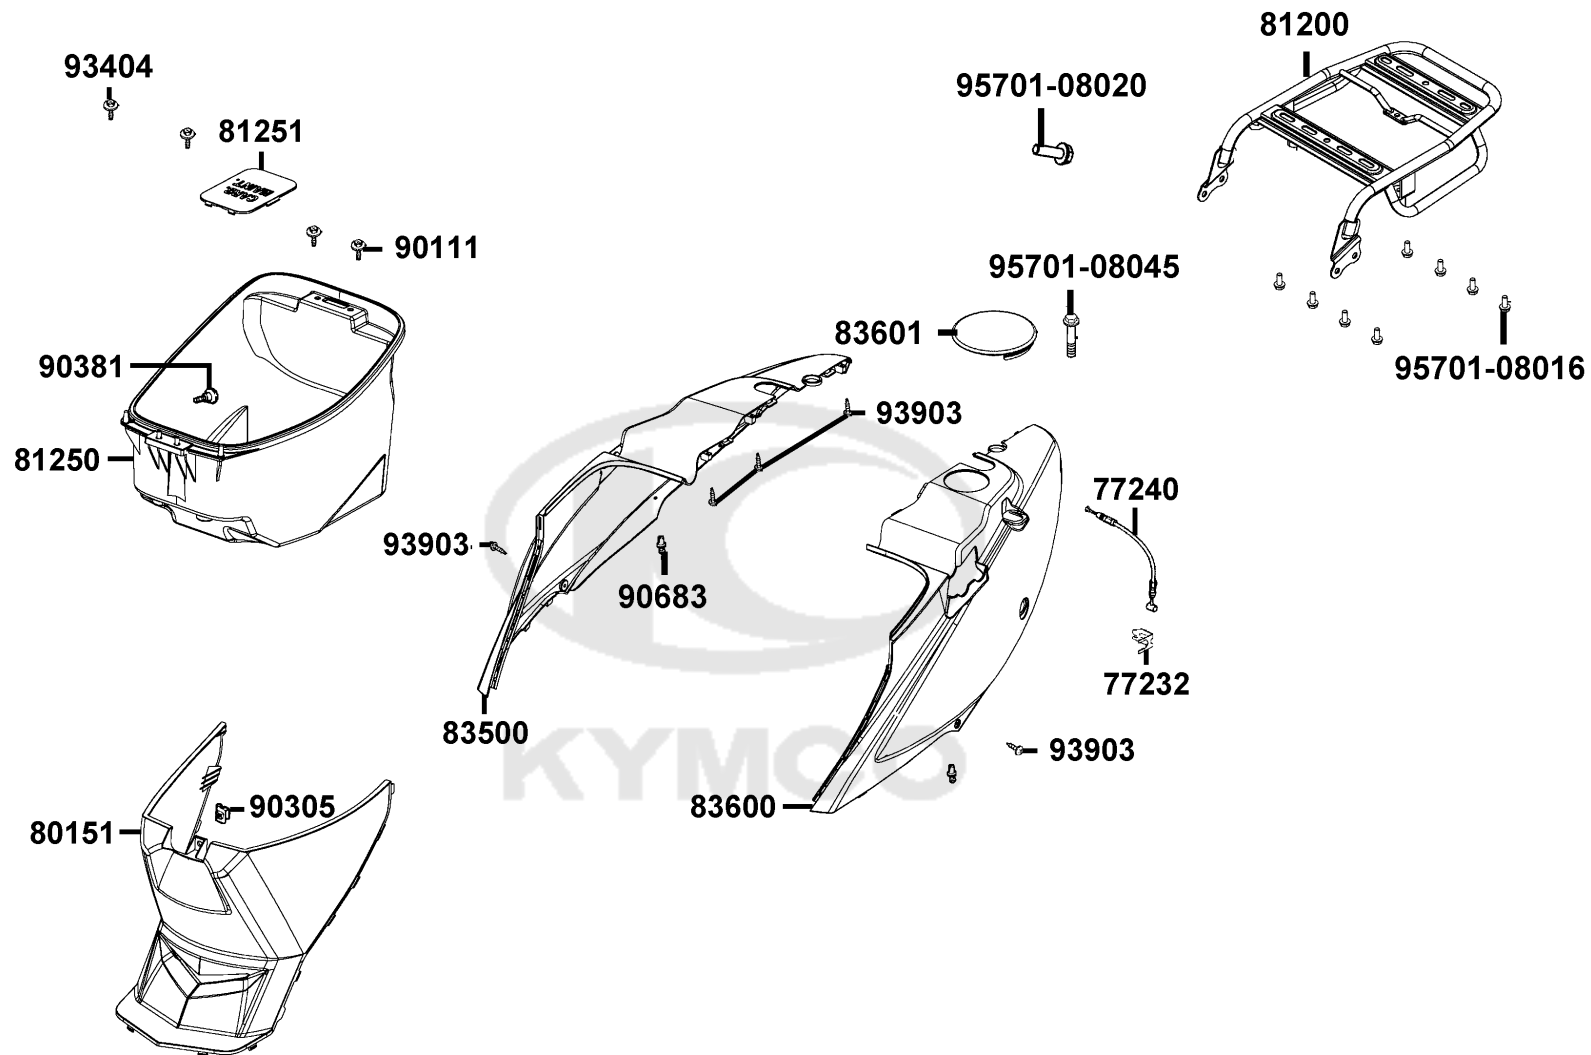

93903

Sales mark	Ref no	Part no	Description	Reg description	Regd no	F11
	31500	31500-ALC8-E60	BATTERY YTX7A-BS	BATTERY YTX7A-BS	1	
**	50326	50326-LCB9-C10	COVER BATTERY	COVER BATTERY	1	
	93903	93903-35380	SCREW TAPPING 5*16 (K)	SCREW TAPPING 5*16 (K)	1	
	98200	98200-10700	FUSE A7	FUSE A7	1	