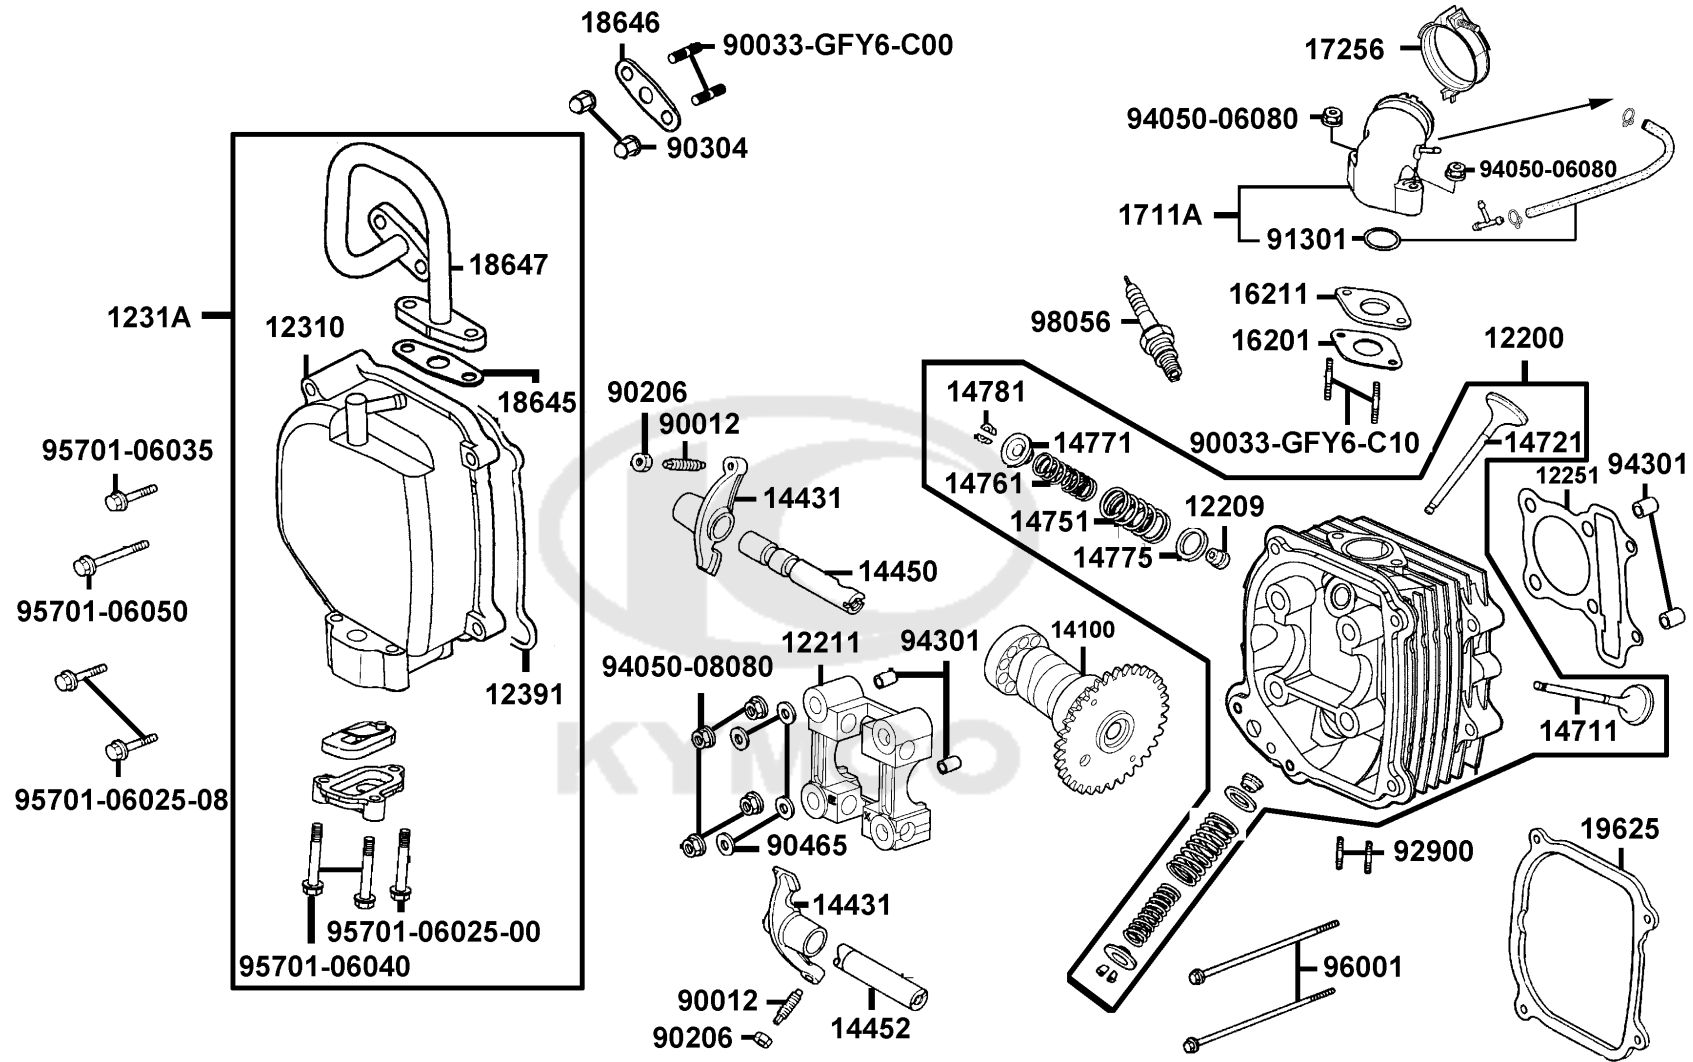

Sales mark	Ref no	Part no	Description	Reg description	Regd no	E02
	12200	12200-KUDU-C10	HEAD COMP CYLN	HEAD COMP CYLN	1	
	12209	12209-GDB4-C00	SEAL VALVE STEM	SEAL VALVE STEM	2	
	12211	12211-KUDU-W10	HOLDER CAM SHAFT	HOLDER CAM SHAFT	1	
	12251	12251-GFY6-C00	"GASKET, CYLINDER HEAD"	"GASKET, CYLINDER HEAD"	1	
	12310	12310-KUDU-C10	COVER COMP HEAD	COVER COMP HEAD	1	
	1231A	1231A-KUDU-C10	COVER ASSY. HEAD	COVER ASSY. HEAD	1	
	12391	12391-GFY6-C10	GASKET HEAD COVER	GASKET HEAD COVER	1	
	14100	14100-LGS6-E10	SHAFT COMP CAM	SHAFT COMP CAM	1	
	14431	14431-KUDU-W10	ARM VALVE ROCKER	ARM VALVE ROCKER	2	
	14450	14450-GFY6-W10	SHAFT COMP IN ROCKER ARM	SHAFT COMP IN ROCKER ARM	1	
	14452	14452-GFY6-W10	SHAFT EXH ROCKER ARM	SHAFT EXH ROCKER ARM	1	
	14711	14711-KUDU-C00	VALVE INLET	VALVE INLET	1	
	14721	14721-KUDU-C00	VALVE EXHAUST	VALVE EXHAUST	1	
	14751	14751-KUDU-C10	SPRING VALVE OUTER	SPRING VALVE OUTER	2	
	14761	14761-KUDU-C10	SPG VALVE INNER	SPG VALVE INNER	2	
	14771	14771-GDB4-C00	RETAINER VALVE SPRING	RETAINER VALVE SPRING	2	
	14775	14775-MFA6-C00	SEAT VALVE SPG OUTER	SEAT VALVE SPG OUTER	2	
	14781	14781-MFA6-C00	COTTER VALVE	COTTER VALVE	4	
	16201	16201-GFY6-C00	GASKET CARB INSULATOR	GASKET CARB INSULATOR	1	
	16211	16211-GFY6-W10	INSULATOR CARB	INSULATOR CARB	1	