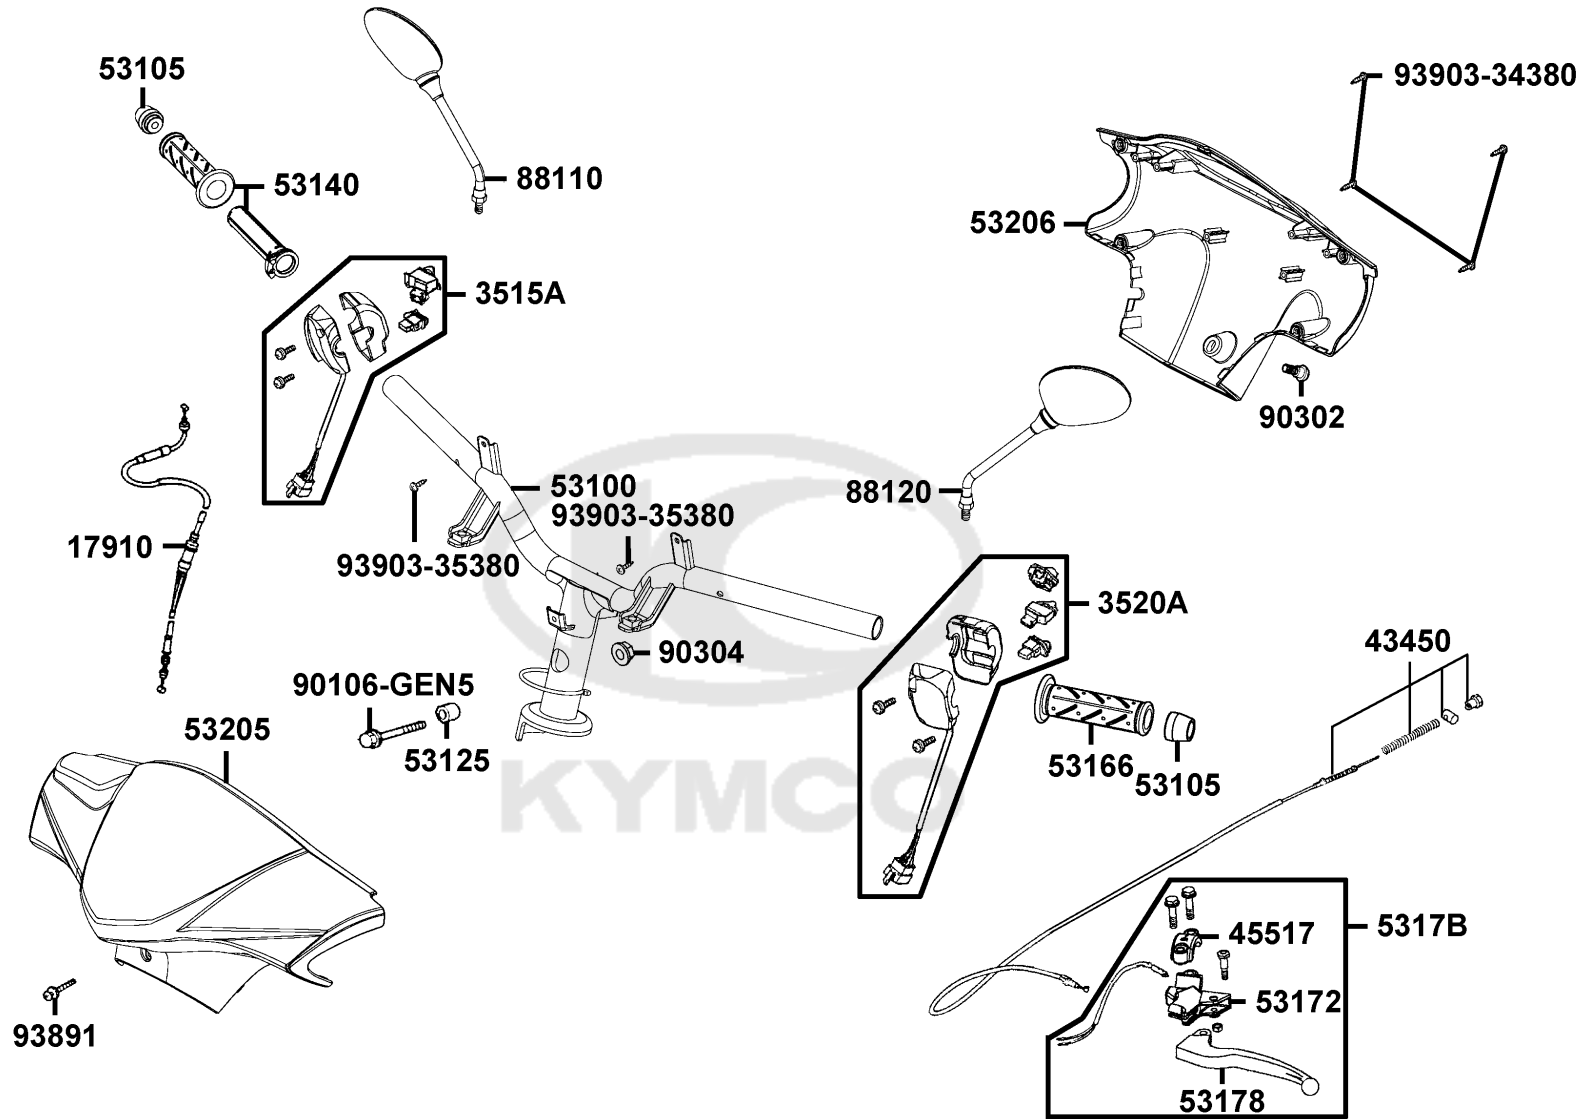

F03

Handle Steering Handle Cover