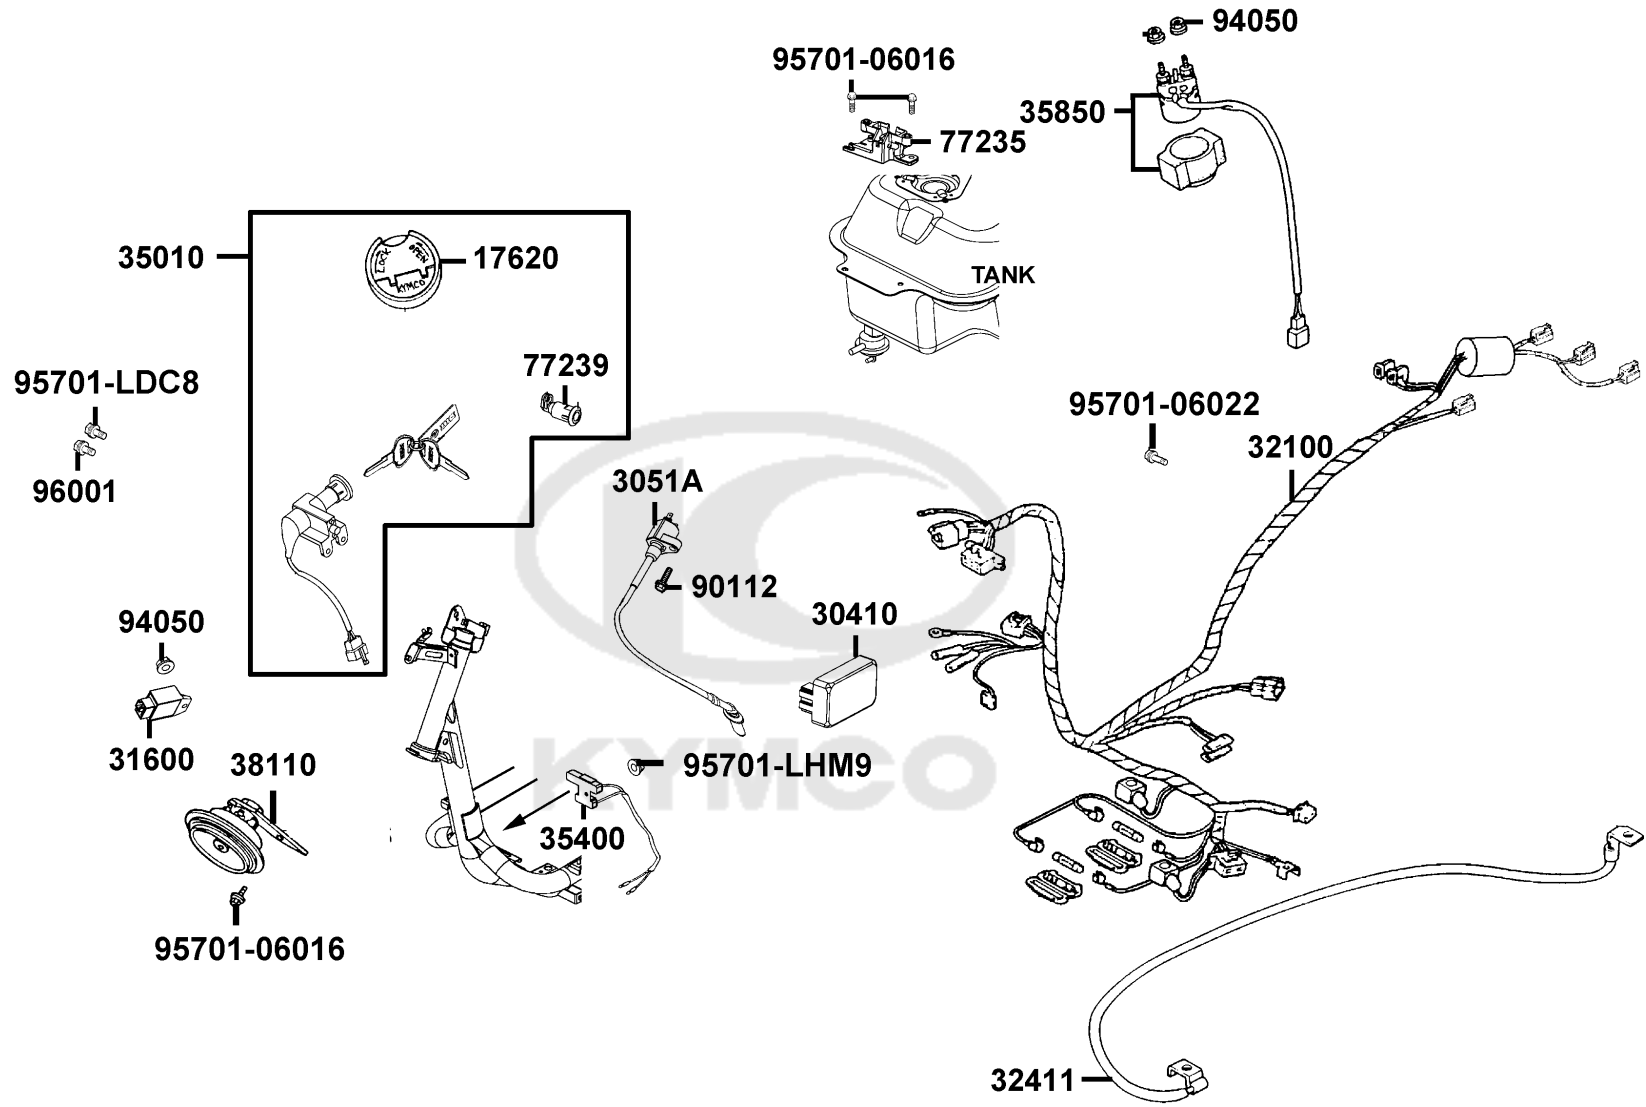

Sales mark	Ref no	Part no	Description	Reg description	Regd no	F17
33400		33400-ALC8-E60	WINKER ASSY FR R	WINKER ASSY FR R	1	
33450		33450-ALC8-E60	WINKER ASSY FR L	WINKER ASSY FR L	1	
33600		33600-ALC8-E60	WINKER ASSY R RR	WINKER ASSY R RR	1	
33650		33650-ALC8-E60	WINKER ASSY L RR	WINKER ASSY L RR	1	
94050		94050-05080	NUT FLANGE 5MM	NUT FLANGE 5MM	4	

Sales mark	Ref no	Part no	Description	Reg description	Regd no	F18
	1755A	1755A-LDC8-E10	TUBE ASSY FUEL DRAIN	TUBE ASSY FUEL DRAIN	1	
	33701	33701-LDC8-E10	UNIT TAIL LIGHT	UNIT TAIL LIGHT	1	
	33702	33702-LDC8-E10	LENS TAIL LIGHT	LENS TAIL LIGHT	1	
	33741	33741-KEBE-C00	REFLEX REFLECTOR	REFLEX REFLECTOR	1	
	34906	34906-LBA8-E80	BULB TAIL LIGHT	BULB TAIL LIGHT	1	
**	80100	80100-LDF7-E10	FENDER RR TIRE	FENDER RR TIRE	1	
**	80101	80101-LDF7-E10	FENDER RR INNER	FENDER RR INNER	1	
**	80105	80105-LDF7-E10	FENDER RR	FENDER RR	1	
**	80106	80106-LDC8-E10	FENDER RR LOW	FENDER RR LOW	1	
	80107	80107-LDC8-E10	STAY RR FENDER	STAY RR FENDER	1	
	90215	90215-KKC4-C00	NUT CAP 6MM	NUT CAP 6MM	2	
	90302	90302-GFY6-C00	WASHER PLAIN	WASHER PLAIN	2	
	90683	90683-GAR1-C00	CLIP BODY COVER	CLIP BODY COVER	2	
	93404-06012	93404-06012-07	BOLT WASHER 6*12 (K)	BOLT WASHER 6*12 (K)	2	
	93404-06016	93404-06016-07	BOTL WASHER 6*16(K)	BOTL WASHER 6*16(K)	4	
	93903	93903-34380	SCREW TAPPING 4*12 (K)	SCREW TAPPING 4*12 (K)	4	
	94050-05080	94050-05080	NUT FLANGE 5MM	NUT FLANGE 5MM	1	
	94050-06080	94050-06080	NUT FLANGE 6MM (C)	NUT FLANGE 6MM (C)	2	